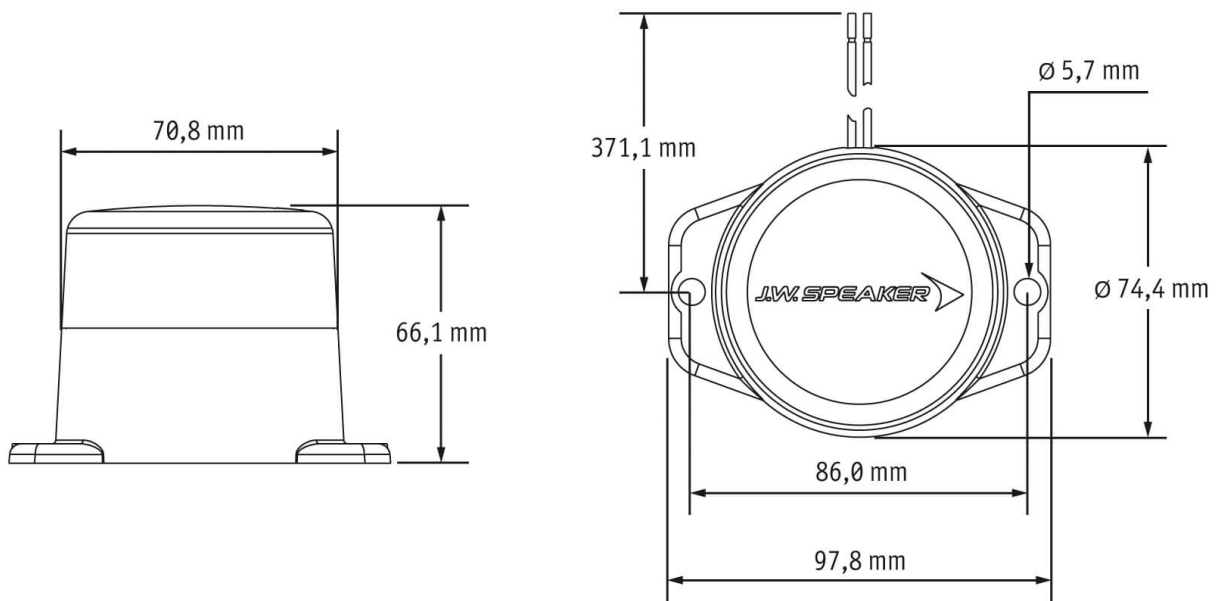

Part no. AL-2095-53551

12-80 V, red/green, flat mount

Specifications

| | |
|--------------------------------------|------------|
| Voltage range (V), nominal | 12-80 |
| Voltage range (V), functional | 12-80 |
| Power consumption (W) | 2,14-5,44 |
| Load capacity | |
| Temperature range (°C) | -40 bis 65 |
| Brightness | |
| Brightness (raw lm) | |
| Brightness (effective lm) | |
| Brightness (cd) | |
| Brightness (lx) | |
| Performance class | |
| Beam pattern/lens | |
| Beam angle [°] | |
| Colour Temperature (K) | |
| Others | |
| Ingress protection | |
| Resistivity | |

Dimensions

Mounting

| | |
|---------------------------------------|--------------|
| Mounting type | Flachmontage |
| Installation dimensions/diameter [mm] | |
| Installation depth [mm] | |
| Connector | Kabel |
| Mating connector | |
| Reverse polarity protection | 1 |
| Black wire | Masse |
| Red wire | Rote LED |
| White wire | Grüne LED |