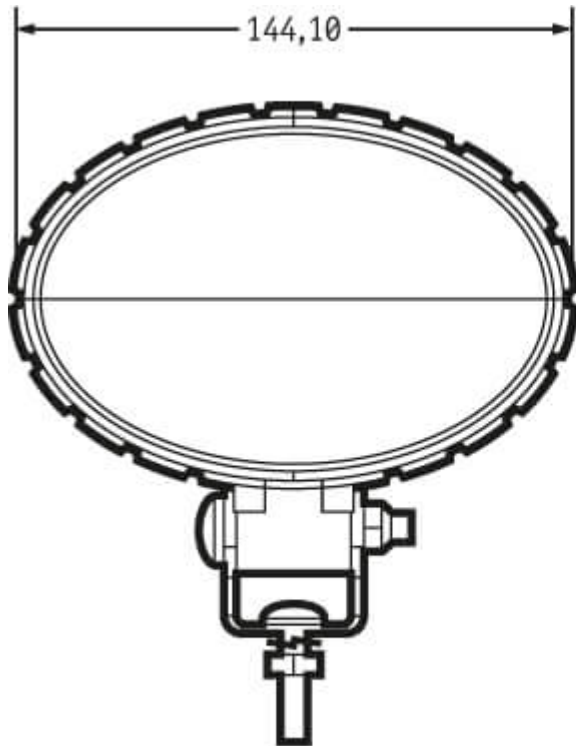

**Part no. AS-1081-77012**

12-48 V, 700 lm, flood

## Specifications

<b>Voltage range (V), nominal</b>	12-48
<b>Voltage range (V), functional</b>	
<b>Power consumption (W)</b>	12
<b>Load capacity</b>	
<b>Temperature range (°C)</b>	-40 bis 65
<b>Brightness</b>	
<b>Brightness (raw lm)</b>	
<b>Brightness (effective lm)</b>	700
<b>Brightness (cd)</b>	
<b>Brightness (lx)</b>	
<b>Performance class</b>	bis 1000 lm eff.
<b>Beam pattern/lens</b>	Geländeausleuchtung
<b>Beam angle [°]</b>	
<b>Colour Temperature (K)</b>	
<b>Others</b>	
<b>Ingress protection</b>	IP67
<b>Resistivity</b>	

## Dimensions

## Mounting

Mounting type	Universalhalterung, 5/16"-18x1"
Installation dimensions/diameter [mm]	
Installation depth [mm]	
Connector	Deutsch-Stecker (DT04-2P)
Mating connector	Deutsch-Stecker (DT06-2S)
Reverse polarity protection	1
Black wire	Masse
Red wire	Arbeitsscheinwerfer