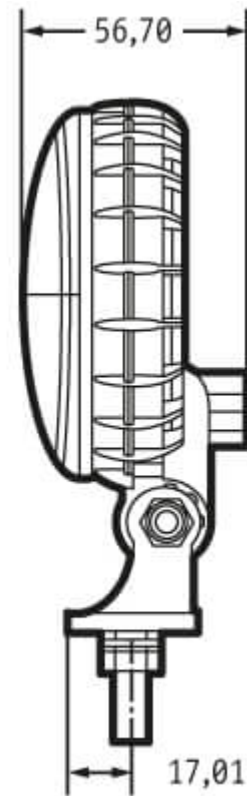

**Part no. AS-1081-77012**

12-48 V, 700 lm, flood

## Specifications

<b>Voltage range (V), nominal</b>	12-48
<b>Voltage range (V), functional</b>	
<b>Power consumption (W)</b>	12
<b>Load capacity</b>	
<b>Temperature range (°C)</b>	-40 bis 65
<b>Brightness</b>	
<b>Brightness (raw lm)</b>	
<b>Brightness (effective lm)</b>	700
<b>Brightness (cd)</b>	
<b>Brightness (lx)</b>	
<b>Performance class</b>	bis 1000 lm eff.
<b>Beam pattern/lens</b>	Geländeausleuchtung
<b>Beam angle [°]</b>	
<b>Colour Temperature (K)</b>	
<b>Others</b>	
<b>Ingress protection</b>	IP67
<b>Resistivity</b>	

## Dimensions