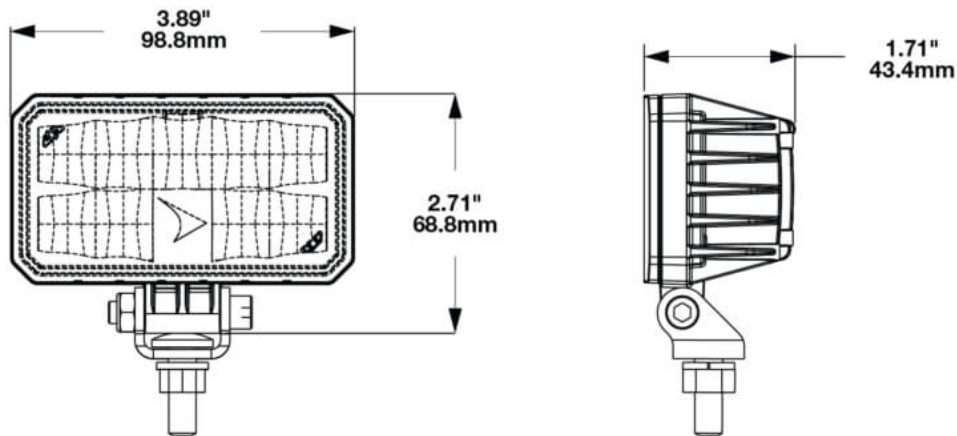

Part no. AS-2093-79111

12-24 V, flood

Specifications

Voltage range (V), nominal	12-24
Voltage range (V), functional	9-30
Power consumption (W)	24-26,4
Load capacity	
Temperature range (°C)	-40 bis 65
Brightness	
Brightness (raw lm)	3630
Brightness (effective lm)	2000
Brightness (cd)	2900
Brightness (lx)	
Performance class	1000 bis 3000 lm eff.
Beam pattern/lens	
Beam angle [°]	
Colour Temperature (K)	
Others	
Ingress protection	IP69K
Resistivity	

Part no. AS-2093-79111

Dimensions

Mounting

Mounting type	Universalhalterung
Installation dimensions/diameter [mm]	
Installation depth [mm]	
Connector	JAE MX19A003S51, mit Kabel
Mating connector	
Reverse polarity protection	1
Black wire	Masse
Red wire	Arbeitsscheinwerfer