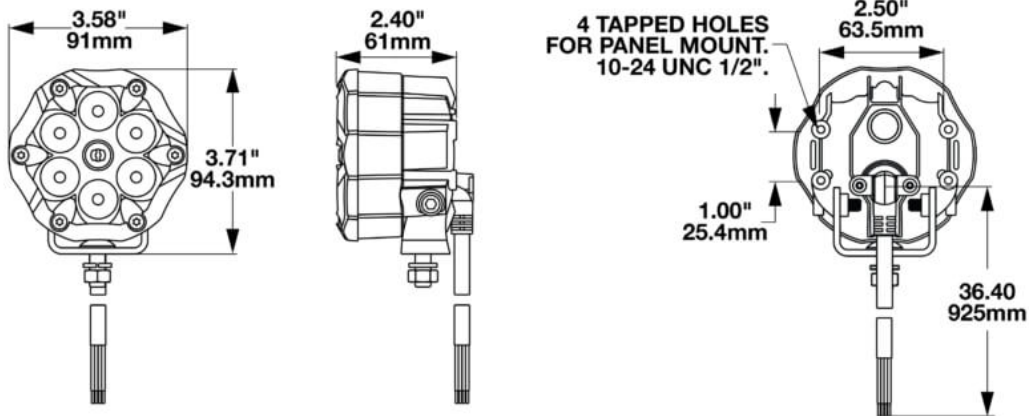

Part no. AS-2104-06141

TRAIL 6 *AMBER/WHITE.*

12-24 V, spot, white/amber

Specifications

Voltage range (V), nominal	12-24
Voltage range (V), functional	9-32
Power consumption (W)	21,6-25,8
Load capacity	
Temperature range (°C)	-40 bis 65
Brightness	
Brightness (raw lm)	1800
Brightness (effective lm)	1326
Brightness (cd)	20200
Brightness (lx)	
Performance class	1000 bis 3000 lm eff.
Beam pattern/lens	
Beam angle [°]	
Colour Temperature (K)	
Others	
Ingress protection	IP67
Resistivity	
Standards	
Electromagnetic Compatibility	
Transient spike protection	

Dimensions

Mounting

Mounting type	Universalhalterung
Installation dimensions/diameter [mm]	
Installation depth [mm]	
Connector	
Mating connector	
Reverse polarity protection	1
Black wire	Masse
Red wire	Umschalten
Yellow wire	Gelb
White wire	Weiß

Beam pattern

Variants

AS-2104-06141	12-24 V, Spot, weiß/gelb
---------------	--------------------------

Accessories