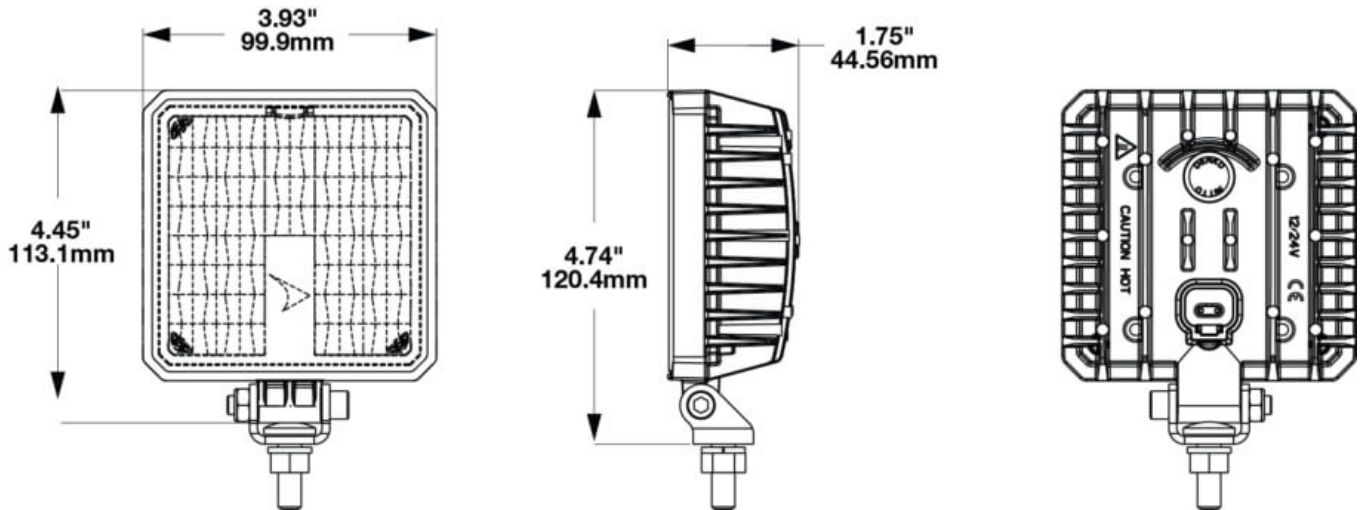

Part no. AS-2172-89111

12-24 V, flood

Specifications

Voltage range (V), nominal	12-24
Voltage range (V), functional	9-30
Power consumption (W)	44,16-52,56
Load capacity	
Temperature range (°C)	-40 bis 65
Brightness	
Brightness (raw lm)	6372
Brightness (effective lm)	3800
Brightness (cd)	5839
Brightness (lx)	
Performance class	über 3000 lm eff.
Beam pattern/lens	Geländeausleuchtung
Beam angle [°]	
Colour Temperature (K)	5050
Others	
Ingress protection	IP67 / IP69K
Resistivity	
Standards	
Electromagnetic Compatibility	ECE (Reg. 10)
Transient spike protection	330 V @ 1 Hz-100 Pulse

Dimensions

Mounting

Mounting type	Universalhalterung, 5/16"
Installation dimensions/diameter [mm]	
Installation depth [mm]	
Connector	Deutsch-Stecker (DT04-2P)
Mating connector	Deutsch-Stecker (DT06-2S)
Reverse polarity protection	1
Black wire	Masse
Red wire	Arbeitsscheinwerfer