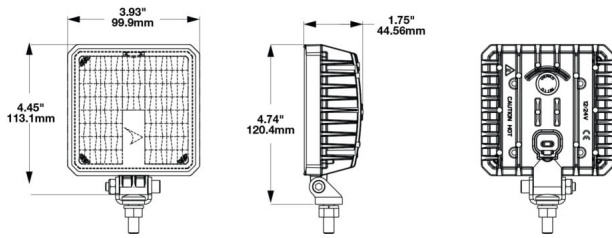

Part no. AS-2172-89111

12-24 V, flood

Specifications

Voltage range (V), nominal	12-24
Voltage range (V), functional	9-30
Power consumption (W)	44,16-52,56
Load capacity	
Temperature range (°C)	-40 bis 65
Brightness	
Brightness (raw lm)	6372
Brightness (effective lm)	3800
Brightness (cd)	5839
Brightness (lx)	
Performance class	über 3000 lm eff.
Beam pattern/lens	Geländeausleuchtung
Beam angle [°]	
Colour Temperature (K)	5050
Others	
Ingress protection	IP67 / IP69K
Resistivity	
Standards	
Electromagnetic Compatibility	ECE (Reg. 10)
Transient spike protection	330 V @ 1 Hz-100 Pulse

Dimensions

Mounting

Mounting type	Universalhalterung, 5/16"
Installation dimensions/diameter [mm]	
Installation depth [mm]	
Connector	Deutsch-Stecker (DT04-2P)
Mating connector	Deutsch-Stecker (DT06-2S)
Reverse polarity protection	1
Black wire	Masse
Red wire	Arbeitsscheinwerfer