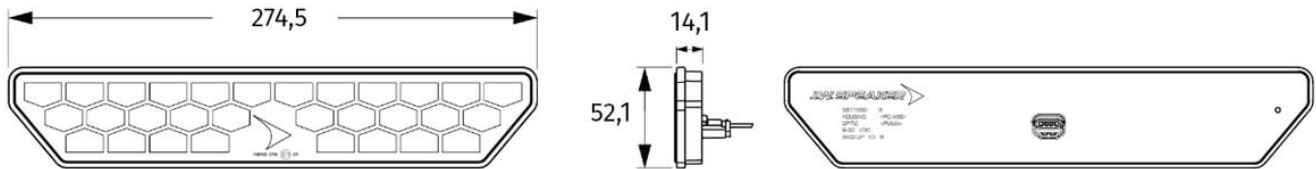

Part no. AS-2278-90111

12 V, flood, backup light

Specifications

Voltage range (V), nominal	12
Voltage range (V), functional	1,24*12
Power consumption (W)	14,88 (Arbeitsseinw.), 2,04 (Rückfahrcheinw.)
Load capacity	
Temperature range (°C)	
Brightness	
Brightness (raw lm)	2800
Brightness (effective lm)	1160
Brightness (cd)	770
Brightness (lx)	
Performance class	
Beam pattern/lens	Geländeausleuchtung, Rückfahrlicht
Beam angle [°]	
Colour Temperature (K)	4750
Others	
Ingress protection	IP67
Resistivity	

Part no. AS-2278-90111

Dimensions

Mounting

Mounting type	
Installation dimensions/diameter [mm]	
Installation depth [mm]	
Connector	
Mating connector	
Reverse polarity protection	0
Black wire	Masse
Red wire	Arbeitsscheinwerfer
White wire	Rückfahrscheinwerfer