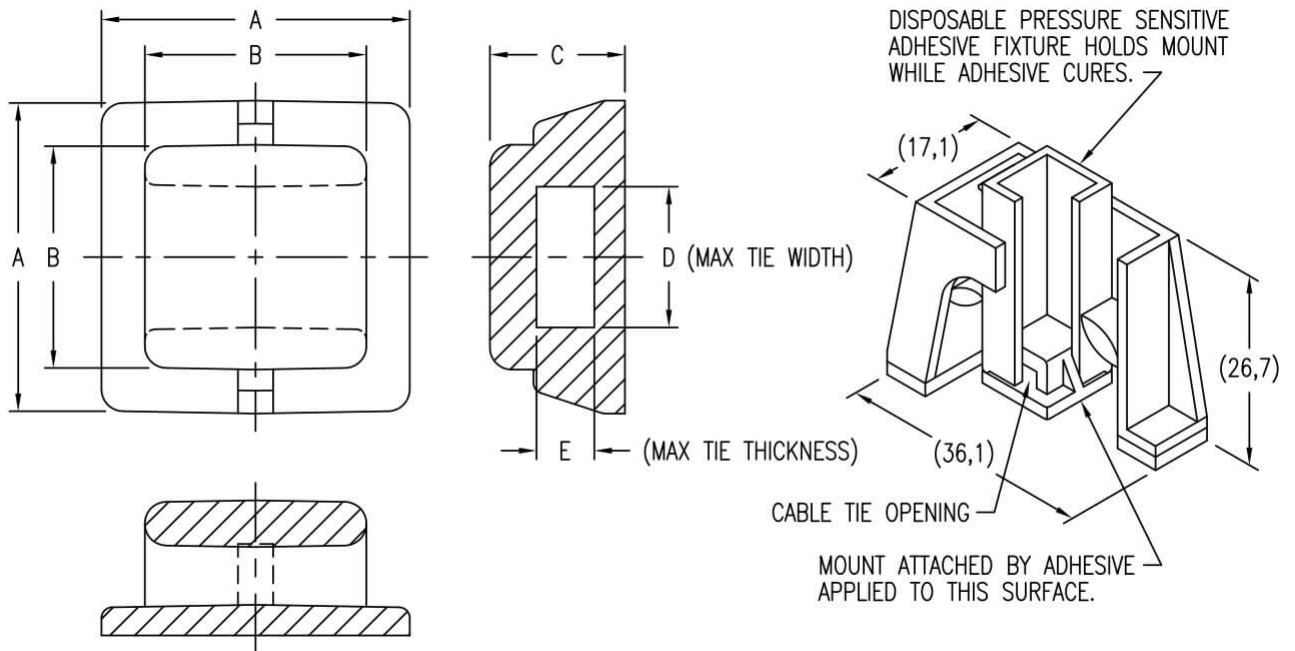

Part no. CB-302-9302

up to 5 mm, CB9302

Specifications

Voltage range (V), nominal	
Voltage range (V), functional	
Power consumption (W)	
Load capacity	
Temperature range (°C)	
Brightness	
Brightness (raw lm)	
Brightness (effective lm)	
Brightness (cd)	
Brightness (lx)	
Performance class	
Beam pattern/lens	
Beam angle [°]	
Colour Temperature (K)	
Others	
Ingress protection	
Resistivity	

Dimensions

Mounting

Mounting type	
Installation dimensions/diameter [mm]	
Installation depth [mm]	
Connector	
Mating connector	
Reverse polarity protection	0

Part no. CB-302-93020

Others

Material (Housing)	
Material (Diffusing lens)	
Color (Housing)	
Color (Mount)	
Color (Diffusing lens)	

Variants

CB-301-91200	bis 9 mm, CB9120
CB-302-93020	bis 5 mm, CB9302

Accessories

CB-905-10081	Spenderpistole mit Spenderschlitten für Mischverhältnis 8:1, Industrie-Standard
CB-903-10601	Misch-Kanüle für Spenderpistole
CB-901-20001	Kleber CB200 40 ml, in Kartusche