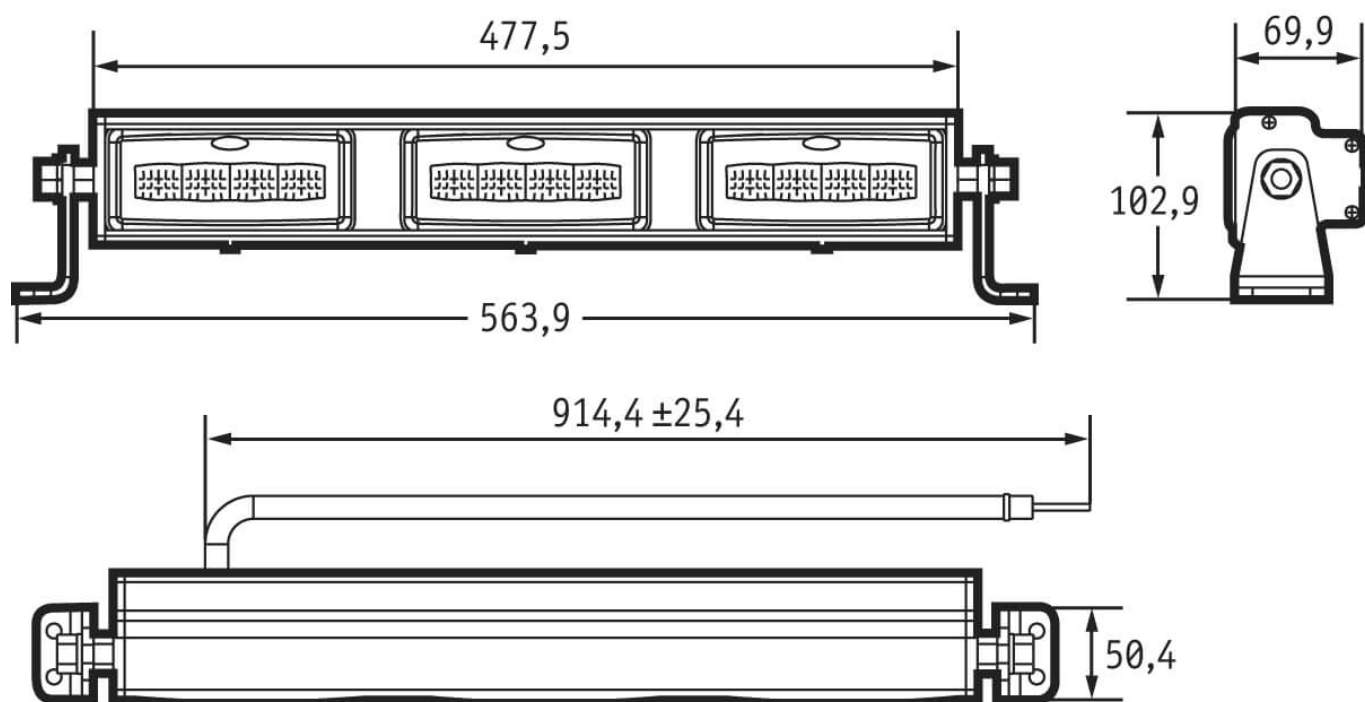

Part no. FS-1292-90331

3 modules, 12 V, 1,500 lm, fog light

Specifications

Voltage range (V), nominal	12
Voltage range (V), functional	
Power consumption (W)	43,2
Load capacity	
Temperature range (°C)	-40 bis 65
Brightness	
Brightness (raw lm)	
Brightness (effective lm)	1500
Brightness (cd)	
Brightness (lx)	
Brightness (reference index)	
Performance class	
Beam pattern/lens	Nebellicht
Beam angle [°]	
Colour Temperature (K)	5000
Others	
Ingress protection	IP69K
Resistivity	
Standards	ECE (Reg. 19), SAE (J583)
Electromagnetic Compatibility	SAE (J1113)
Transient spike protection	

Part no. FS-1292-90331

Dimensions

Mounting

Mounting type	Spez. Montagehalter
Installation dimensions/diameter [mm]	
Installation depth [mm]	
Connector	Kabel
Mating connector	
Reverse polarity protection	1
Black wire	Masse
Red wire	Nebelscheinwerfer

Part no. FS-1292-90331

Others

Material (Housing)	Aluminium
Material (Diffusing lens)	Polycarbonat
Color (Housing)	Schwarz
Color (Mount)	Schwarz
Color (Diffusing lens)	Klar

Beam pattern

Variants

FS-1292-90331	3 Module, 12 V, 1500 lm, Nebellicht
----------------------	-------------------------------------