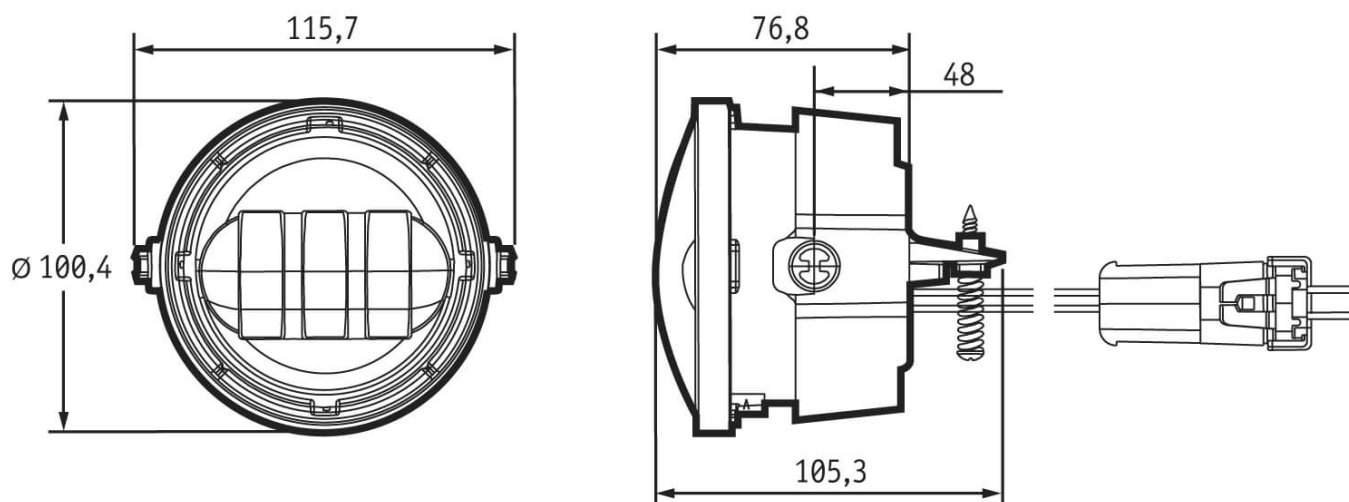

LED-Nebelscheinwerfer Modell 6146

Part no. FS-1357-61331

12 V (10-15 V), ECE road approval (Reg. 19), black bezel, for Ford F-150 model year 2005-2010

Specifications

Voltage range (V), nominal	12
Voltage range (V), functional	10-15
Power consumption (W)	19,2
Load capacity	
Temperature range (°C)	-40 bis 65
Brightness	
Brightness (raw lm)	
Brightness (effective lm)	610
Brightness (cd)	
Brightness (lx)	
Performance class	
Beam pattern/lens	Nebellicht
Beam angle [°]	
Colour Temperature (K)	5000
Others	
Ingress protection	
Resistivity	

Dimensions

Mounting

Mounting type	Einbau
Installation dimensions/diameter [mm]	
Installation depth [mm]	
Connector	Delphi MP280-2M (12084167)
Mating connector	Delphi MP280-2F (12059183)
Reverse polarity protection	1
Black wire	Masse
Red wire	Nebelscheinwerfer