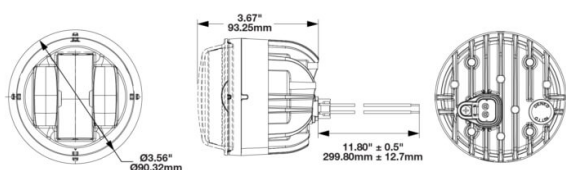

Part no. FS-1906-93311

12-24 V, low beam, ECE road approval (Reg. 112, 113), DOT

Specifications

Voltage range (V), nominal	12-24
Voltage range (V), functional	10-31
Power consumption (W)	23,64
Load capacity	
Temperature range (°C)	-40 bis 65
Brightness	
Brightness (raw lm)	1910
Brightness (effective lm)	575
Brightness (cd)	18500
Brightness (lx)	
Performance class	
Beam pattern/lens	
Beam angle [°]	
Colour Temperature (K)	5000
Others	
Ingress protection	
Resistivity