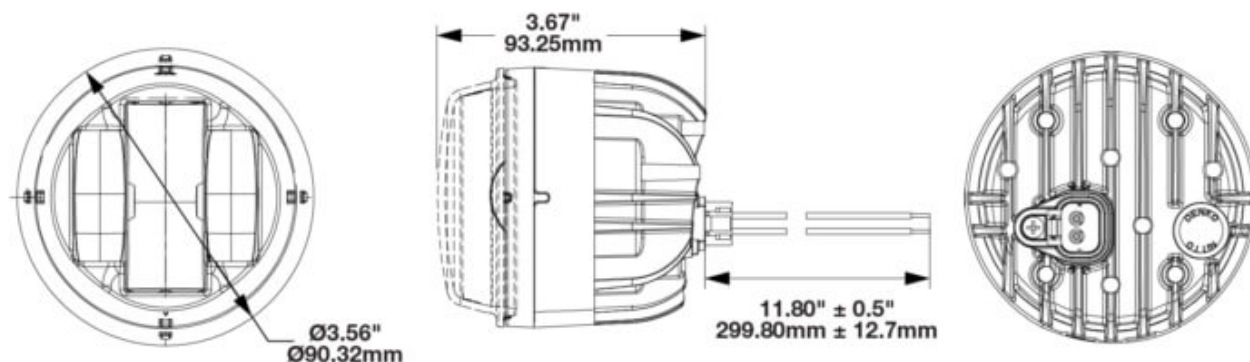

## Specifications

<b>Voltage range (V), nominal</b>	12-24
<b>Voltage range (V), functional</b>	10-31
<b>Power consumption (W)</b>	23,64
<b>Load capacity</b>	
<b>Temperature range (°C)</b>	-40 bis 65
<b>Brightness</b>	
<b>Brightness (raw lm)</b>	1910
<b>Brightness (effective lm)</b>	575
<b>Brightness (cd)</b>	18500
<b>Brightness (lx)</b>	
<b>Performance class</b>	
<b>Beam pattern/lens</b>	
<b>Beam angle [°]</b>	
<b>Colour Temperature (K)</b>	5000
<b>Others</b>	
<b>Ingress protection</b>	
<b>Resistivity</b>	

## Dimensions

## Mounting

Mounting type	
Installation dimensions/diameter [mm]	90,32
Installation depth [mm]	
Connector	Deutsch-Stecker (DT04-2P)
Mating connector	Deutsch-Stecker (DT06-2S)
Reverse polarity protection	0
Black wire	Masse
Red wire	Abblendlicht