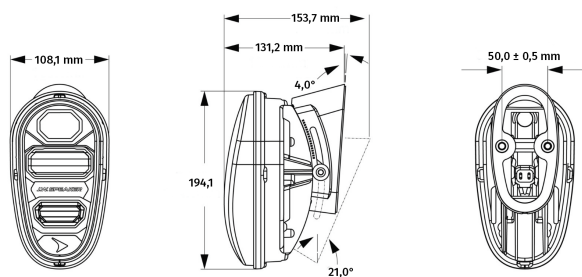

**Part no. FS-2301-51341**

12-24 V, low beam and front position light, with turn signal

## Specifications

## Dimensions