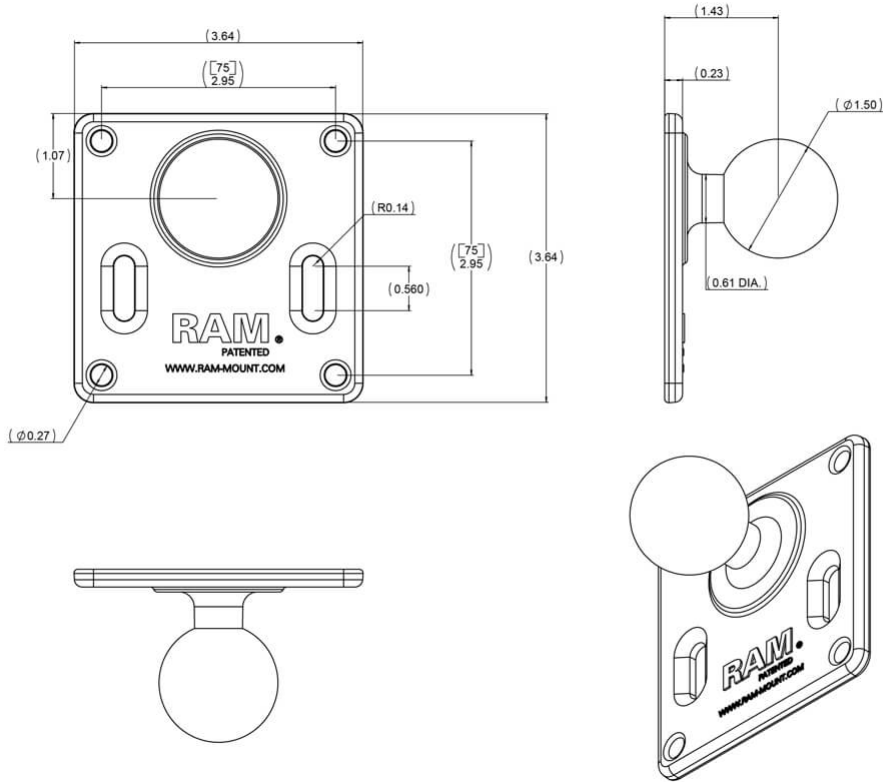

**Part no. RM-125-15246**

VESA 75, 9.2x9.2 cm (3.625x3.625 in.), 1.5 in. ball  
(size C) - RAM-2461U

## Specifications

<b>Voltage range (V), nominal</b>	
<b>Voltage range (V), functional</b>	
<b>Power consumption (W)</b>	
<b>Load capacity</b>	
<b>Temperature range (°C)</b>	
<b>Brightness</b>	
<b>Brightness (raw lm)</b>	
<b>Brightness (effective lm)</b>	
<b>Brightness (cd)</b>	
<b>Brightness (lx)</b>	
<b>Performance class</b>	
<b>Beam pattern/lens</b>	
<b>Beam angle [°]</b>	
<b>Colour Temperature (K)</b>	
<b>Others</b>	
<b>Ingress protection</b>	
<b>Resistivity</b>	

Dimensions

Mounting

Mounting type	
Installation dimensions/diameter [mm]	
Installation depth [mm]	
Connector	
Mating connector	
Reverse polarity protection	0

**Part no. RM-125-15246**

## Variants

<b>RM-106-15246</b>	VESA 75/100, 12x12 cm (4,75x4,75), 1,5-Zoll-Kugel (Größe C) RAM-246U
<b>RM-125-15246</b>	VESA 75, 9,2x9,2 cm (3,625x3,625 Zoll), 1,5-Zoll-Kugel (Größe C) RAM-2461U