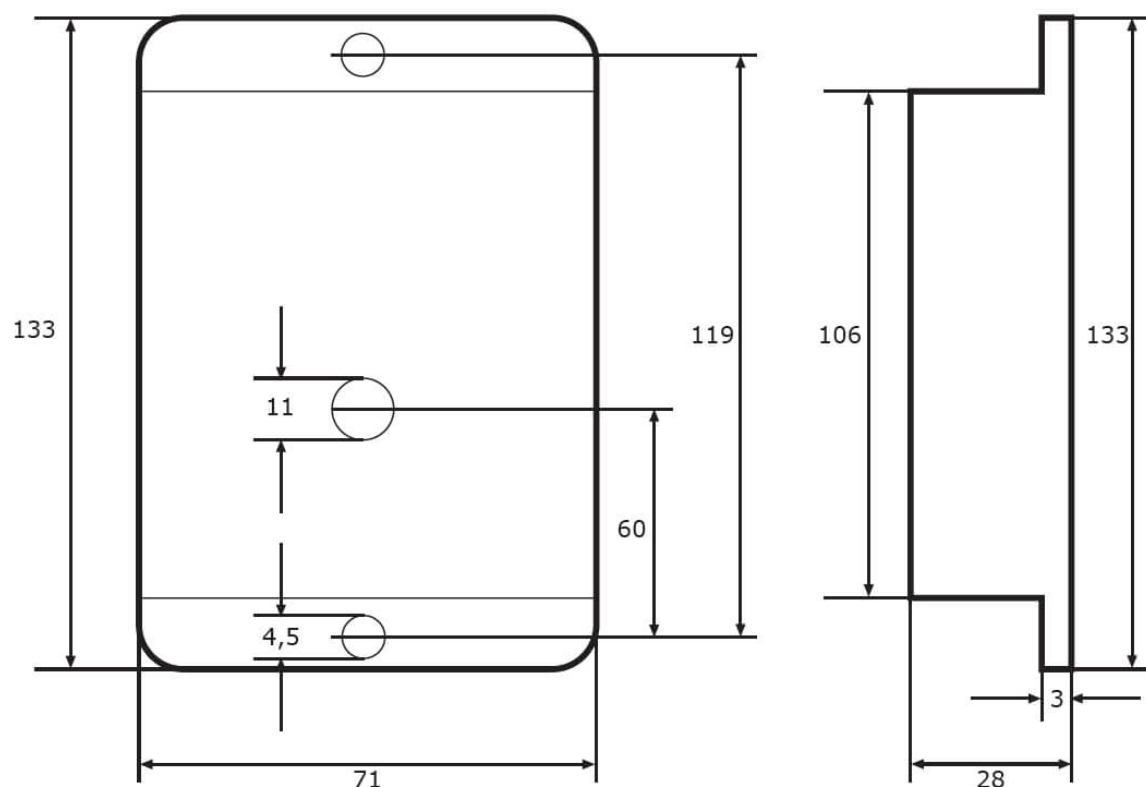

Part no. **SS-316-51248**

12-48 V

Specifications

Voltage range (V), nominal	12-48
Voltage range (V), functional	
Power consumption (W)	
Load capacity	
Temperature range (°C)	
Brightness	
Brightness (raw lm)	
Brightness (effective lm)	
Brightness (cd)	
Brightness (lx)	
Performance class	
Beam pattern/lens	
Beam angle [°]	
Colour Temperature (K)	
Others	
Ingress protection	
Resistivity	

Dimensions

Mounting

Mounting type	
Installation dimensions/diameter [mm]	71x106
Installation depth [mm]	
Connector	
Mating connector	
Reverse polarity protection	0

Part no. SS-316-51248

Others

Material (Housing)	ABS-Kunststoff
Material (Diffusing lens)	
Color (Housing)	
Color (Mount)	
Color (Diffusing lens)	

Variants

SS-307-50099	12-90 V, 99 verschiedene Codes programmierbar
SS-316-51248	12-48 V

Accessories