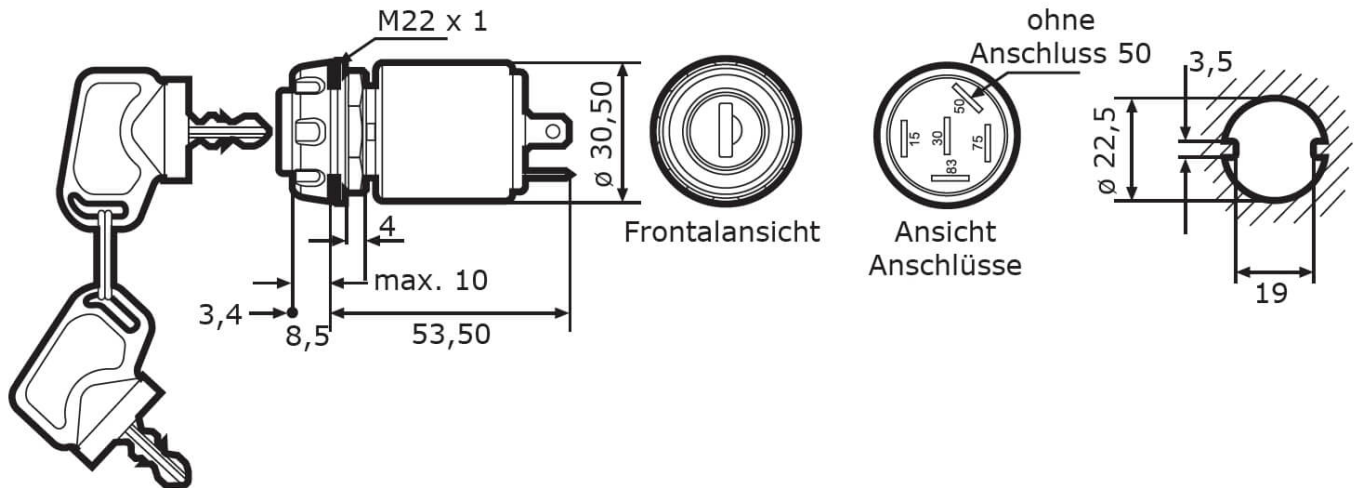

Startschaltenschloss 470520 Heavy Duty

Part no. **SS-658-7052**

key code M516

Specifications

Voltage range (V), nominal	12-24
Voltage range (V), functional	
Power consumption (W)	
Load capacity	
Temperature range (°C)	
Brightness	
Brightness (raw lm)	
Brightness (effective lm)	
Brightness (cd)	
Brightness (lx)	
Performance class	
Beam pattern/lens	
Beam angle [°]	
Colour Temperature (K)	
Others	
Ingress protection	
Resistivity	

Startschaltenschloss 470520 Heavy Duty

Part no. **SS-658-70520**

Dimensions

Mounting

Mounting type	Einbau
Installation dimensions/diameter [mm]	22,5 / 30,7
Installation depth [mm]	35,5
Connector	Steckkontakte
Mating connector	
Reverse polarity protection	0

Startschaltschloss 470520 Heavy Duty

Part no. SS-658-70520

Others

Material (Housing)	
Material (Diffusing lens)	
Color (Housing)	
Color (Mount)	
Color (Diffusing lens)	

Variants

SS-658-70520	Schließung M516
SS-659-47052	verschiedene Schließungen erhältlich (M600-M649)