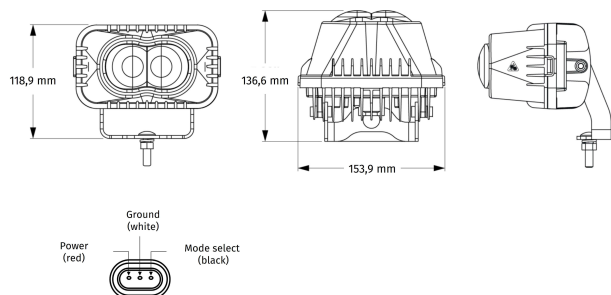

Part no. WL-2291-56551

12-72 V, No Trespass (red/white)

Specifications

Voltage range (V), nominal	12-72
Voltage range (V), functional	10-90
Power consumption (W)	43,2
Load capacity	
Temperature range (°C)	
Brightness	
Brightness (raw lm)	
Brightness (effective lm)	
Brightness (cd)	
Brightness (lx)	
Performance class	
Beam pattern/lens	
Beam angle [°]	
Colour Temperature (K)	
Others	
Ingress protection	IP67
Resistivity	

Part no. WL-2291-56551

Dimensions

Mounting

Mounting type	Universalhalterung
Installation dimensions/diameter [mm]	
Installation depth [mm]	
Connector	
Mating connector	PE 12110293
Reverse polarity protection	1
Black wire	Moduswahl
Red wire	Warnleuchte
White wire	Masse

Part no. WL-2291-56551

Others

Material (Housing)	Aluminium
Material (Diffusing lens)	Acryl
Color (Housing)	Schwarz
Color (Mount)	Schwarz
Color (Diffusing lens)	Klar

Variants

WL-2103-56551	12-72 V, Gabelstapler (rot/blau)
WL-2169-56551	12-72 V, Ausrufezeichen (rot/rot)
WL-2291-56551	12-72 V, Betreten verboten (rot/weiß)
WL-2292-56551	12-72 V, Ausrufezeichen (blau/blau)