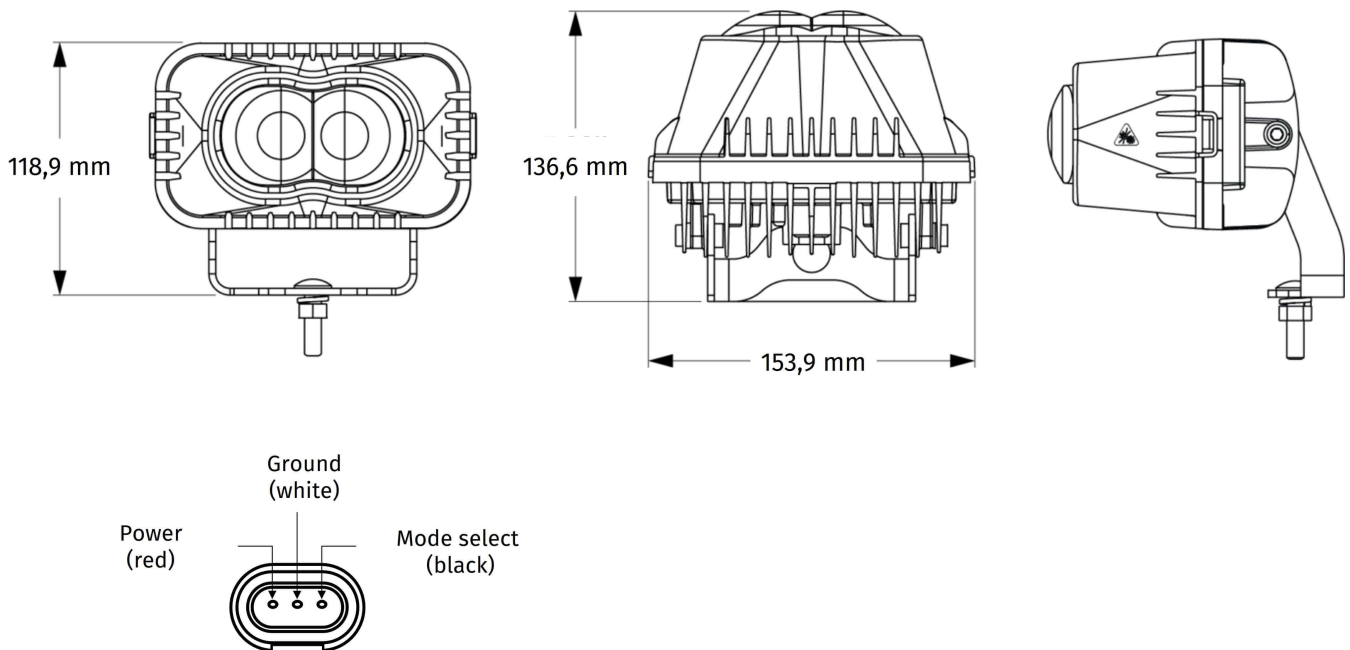

Part no. WL-2291-56551

12-72 V, No Trespass (red/white)

Specifications

Voltage range (V), nominal	12-72
Voltage range (V), functional	10-90
Power consumption (W)	43,2
Load capacity	
Temperature range (°C)	
Brightness	
Brightness (raw lm)	
Brightness (effective lm)	
Brightness (cd)	
Brightness (lx)	
Performance class	
Beam pattern/lens	
Beam angle [°]	
Colour Temperature (K)	
Others	
Ingress protection	IP67
Resistivity	

Part no. WL-2291-56551

Dimensions

Mounting

Mounting type	Universalhalterung
Installation dimensions/diameter [mm]	
Installation depth [mm]	
Connector	
Mating connector	PE 12110293
Reverse polarity protection	1
Black wire	Moduswahl
Red wire	Warnleuchte
White wire	Masse

Part no. WL-2291-56551

Others

Material (Housing)	Aluminium
Material (Diffusing lens)	Acryl
Color (Housing)	Schwarz
Color (Mount)	Schwarz
Color (Diffusing lens)	Klar

Variants

WL-2103-56551	12-72 V, Gabelstapler (rot/blau)
WL-2169-56551	12-72 V, Ausrufezeichen (rot/rot)
WL-2291-56551	12-72 V, Betreten verboten (rot/weiß)
WL-2292-56551	12-72 V, Ausrufezeichen (blau/blau)