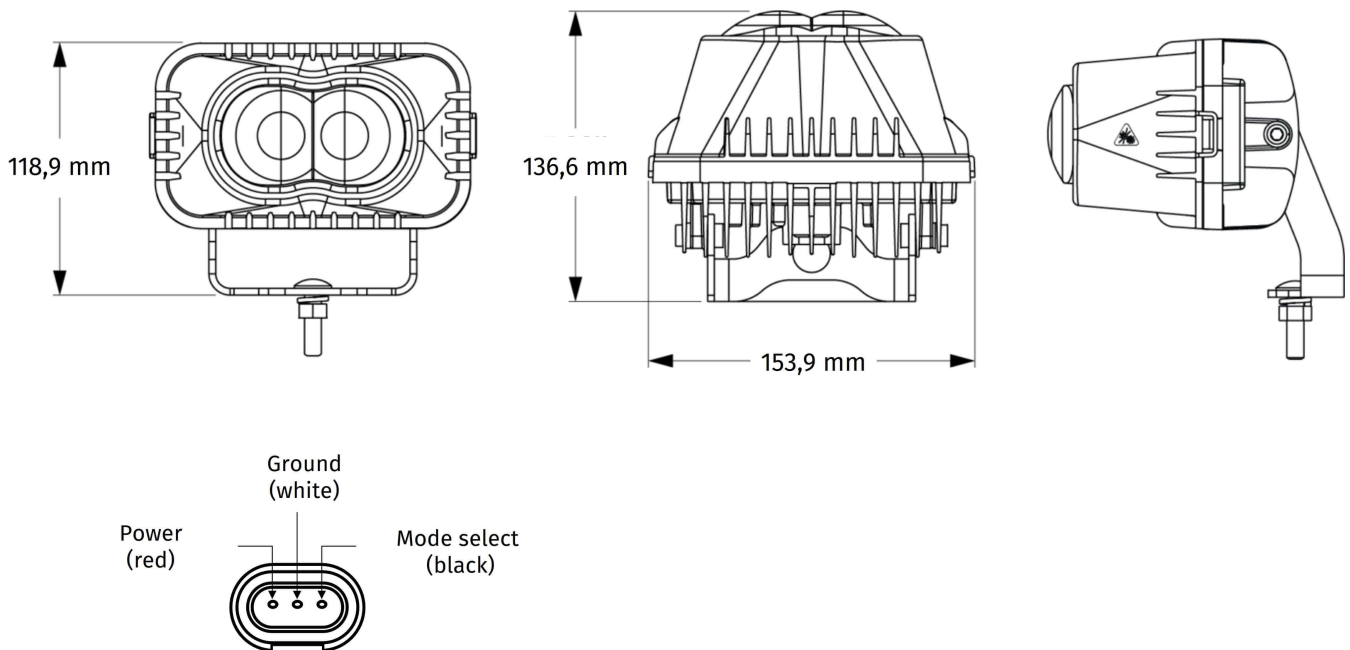

Part no. WL-2292-56551

12-72 V, exclamation mark (blue/blue)

Specifications

Voltage range (V), nominal	12-72
Voltage range (V), functional	10-90
Power consumption (W)	43,2
Load capacity	
Temperature range (°C)	
Brightness	
Brightness (raw lm)	
Brightness (effective lm)	
Brightness (cd)	
Brightness (lx)	
Performance class	
Beam pattern/lens	
Beam angle [°]	
Colour Temperature (K)	
Others	
Ingress protection	IP67 & IP69K
Resistivity	

Part no. WL-2292-56551

Dimensions

Mounting

Mounting type	Universalhalterung
Installation dimensions/diameter [mm]	
Installation depth [mm]	
Connector	
Mating connector	PE 12110293
Reverse polarity protection	1
Black wire	Moduswahl
Red wire	Warnleuchte
White wire	Masse