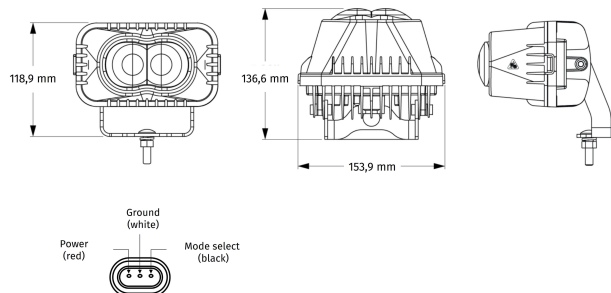

Part no. WL-2292-56551

12-72 V, exclamation mark (blue/blue)

Specifications

Voltage range (V), nominal	12-72
Voltage range (V), functional	10-90
Power consumption (W)	43,2
Load capacity	
Temperature range (°C)	
Brightness	
Brightness (raw lm)	
Brightness (effective lm)	
Brightness (cd)	
Brightness (lx)	
Performance class	
Beam pattern/lens	
Beam angle [°]	
Colour Temperature (K)	
Others	
Ingress protection	IP67 & IP69K
Resistivity	

Part no. WL-2292-56551

Dimensions

Mounting

Mounting type	Universalhalterung
Installation dimensions/diameter [mm]	
Installation depth [mm]	
Connector	
Mating connector	PE 12110293
Reverse polarity protection	1
Black wire	Moduswahl
Red wire	Warnleuchte
White wire	Masse